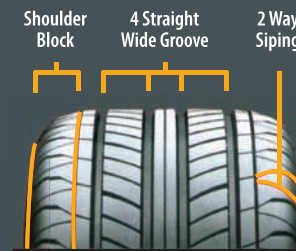

SN828

ZE322

ZE522

Performance Features

Excellent wet traction

- Four straight wide grooves provide faster water drainage

High gripping power

- High grip cap compound
- Tight blocks on shoulder enhance gripping at cornering

Quiet and comfortable riding

- Noise absorbing base compound
- Two way siping and phased-shifted various pitching blocks minimize noise level

For Compact to Medium Cars

For Sporty and Luxury Medium to Large Cars