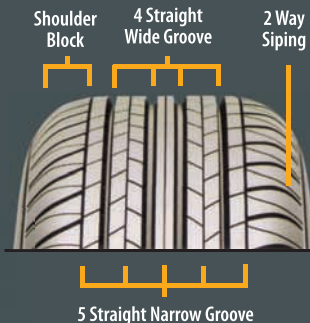

SN828

ZE322

ZE522

Performance Features

Excellent wet traction

- Four straight wide grooves provide faster water drainage

High gripping power

- High grip cap compound
- Tight blocks on shoulder enhance gripping at cornering

Quiet and comfortable riding

- Noise absorbing base compound
- Two way siping and phased-shifted various pitching blocks minimize noise level

For Compact to Medium Cars

For Sporty and Luxury Medium to Large Cars

CP Mark on ZE322 Tread • UTQG: 300AA

CP: Check Point

- For: To know wear ratio
- To know irregular wear
- To decide rotation
- CD depth: 2mm & 3mm

ZE522			Measuring Rim (inch)	Overall Diameter (mm)	Section Width (mm)	Tread Width (mm)	NSD (mm)
Tire Size	LI/SS	MFS					
195/55 R15	85V	MFS	6.0	596	201	179	7.6
205/55 R15	87V	MFS	6.5	608	208	193	7.7
205/55 R16	91W	MFS	6.5	634	217	193	7.7
215/55 R16	93W	MFS	7.0	642	229	202	7.8
225/55 R16	95W	MFS	7.0	653	238	212	7.9
205/50 R15	86V	MFS	6.0	577	198	179	7.6
195/50 R15	82V	MFS	6.5	587	207	193	7.7
205/50 R16	87V	MFS	6.5	613	213	193	7.7
225/50 R16	92V	MFS	7.0	635	233	212	7.9
215/50 R17	91V	MFS	7.0	643	226	202	7.8
225/50 R17	94V	MFS	7.0	658	224	212	7.9
205/45ZR16	83ZR	MFS	7.0	590	210	190	7.8
215/45ZR17	87ZR	MFS	7.0	629	218	202	8.0
225/45ZR17	91W	MFS	7.5	636	227	212	8.1
235/45ZR17	94ZR	MFS	8.0	642	240	218	8.1
205/40ZR17	84W	MFS	7.5	599	216	190	7.8
215/40ZR17	83ZR	MFS	7.5	607	220	202	7.9
225/40ZR18	88ZR	MFS	8.0	640	232	204	7.9
235/40ZR18	91ZR	MFS	8.5	643	240	212	8.0
215/35ZR18	84W	MFS	7.5	608	217	193	7.9
265/35ZR18	93ZR	MFS	9.5	643	268	237	8.4